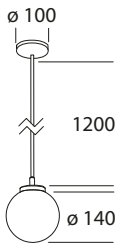

SETTLEMENT CODE

Complete the code by entering the number corresponding to the desired color in the space provided ☐

STANDARD COLORS

	RAL 9016 - Matt white: 1
	RAL 9005 - Matt black: 7
	Embossed cord: 9
	Satin chrome color: 0
	Satin gold color: 2
	Satin copper color: 3

other colors on request

BIANCOLATTE 140

IP20	TYPE	POWER	FLUX¹
	G9 LED	1x7W*	1x650lm*
	LED	8W	970lm

CODE	CCT 3000°K CRI>90	CCT 4000°K CRI>90
L020 ☐ .G9	L020 ☐ .W	L020 ☐ .N