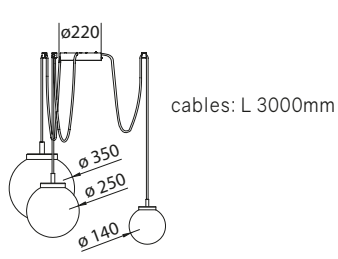

BIANCOLATTE MIX/3

IP20	TYPE	POWER	FLUX¹
	G9 LED+E27	25W*	2630lm*

CODE
L166 ☐.IN

BIANCOLATTE MIX is a module that you can create yourself, following your fantasy. Let choice the number of balls and their diameters, color of the structure and lenght of the cables.

Brightest LED versions on request

Other version on request

*Suggested value - light source not supplied

¹Nominal luminous flux
LED DM: dimmable DALI - PUSH