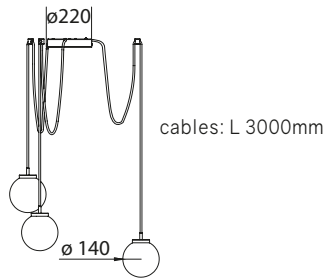

SETTLEMENT CODE

Complete the code by entering the number corresponding to the desired color in the space provided ☐

STANDARD COLORS

	RAL 9016 - Matt white: 1
	RAL 9005 - Matt black: 7
	Embossed cord: 9
	Satin chrome color: 0
	Satin gold color: 2
	Satin copper color: 3

other colors on request

BIANCOLATTE 140/3

IP20	TYPE	POWER	FLUX¹
	G9 LED	3x7W*	3x650lm*
	LED	24W	2910lm

CODE	CCT 3000°K CRI>90	CCT 4000°K CRI>90
L021 ☐.G9		
	L021 ☐.W	L021 ☐.N