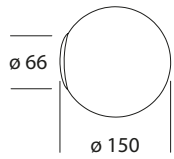

SETTLEMENT CODE

Complete the code by entering the number corresponding to the desired color in the space provided ☐

STANDARD COLORS

	RAL 9016 - Matt white: 1
	RAL 9005 - Matt black: 7
	Embossed cord: 9
	Satin chrome color: 0
	Satin gold color: 2
	Satin copper color: 3

other colors on request

BIANCOLATTE APS

IP44

TYPE

G9 LED
LED

POWER

1x7W*
8W

FLUX¹

1x650lm*
800lm

CODE

CCT 3000°K
CRI>90

CCT 4000°K
CRI>90

L027 ☐.G9

L027 ☐.W

L027 ☐.N

Other version on request

*Suggested value - light source not supplied

¹Nominal luminous flux