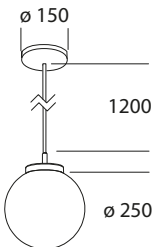

BIANCOLATTE 250

IP20	TYPE	POWER	FLUX¹
	E27	1x8W*	1x880lm*
	LED	13W	1360lm
	LED DM	13W	1360lm

CODE	CCT 3000°K CRI>90	CCT 4000°K CRI>90
L023 ☐ .IN	L023 ☐ .W	L023 ☐ .N
	L023 ☐ .WD	L023 ☐ .ND