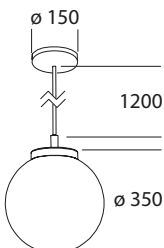

BIANCOLATTE 350

IP20	TYPE	POWER	FLUX¹
	E27	1x10W*	1x1100lm*
	LED	16W	1940lm
	LED DM	16W	1940lm

CODE	CCT 3000°K CRI>90	CCT 4000°K CRI>90
L025 ☐ .IN	L025 ☐ .W	L025 ☐ .N
	L025 ☐ .WD	L025 ☐ .ND

Brightest LED versions on request (excluded Ø140)

Other version on request

*Suggested value - light source not supplied

¹Nominal luminous flux
LED DM: dimmable DALI - PUSH