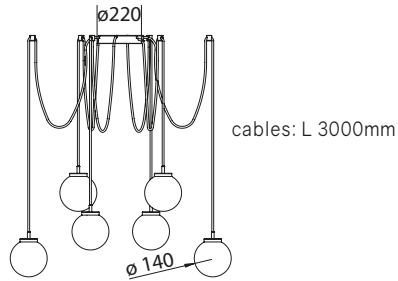

BIANCOLATTE 140/6

IP20	TYPE	POWER	FLUX¹
	G9 LED	6x7W*	6x650lm*
	LED	48W	5820lm
	LED DM	48W	5820lm

CODE	CCT 3000°K CRI>90	CCT 4000°K CRI>90
L022 ☐.G9		
	L022 ☐.W	L022 ☐.N
	L022 ☐.WD	L022 ☐.ND

Other version on request

*Suggested value - light source not supplied

¹Nominal luminous flux
LED DM: dimmable DALI - PUSH