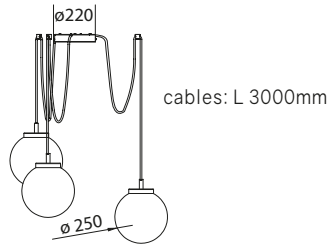

SETTLEMENT CODE

Complete the code by entering the number corresponding to the desired color in the space provided ☐

STANDARD COLORS

	RAL 9016 - Matt white: 1
	RAL 9005 - Matt black: 7
	Embossed cord: 9
	Satin chrome color: 0
	Satin gold color: 2
	Satin copper color: 3

other colors on request

BIANCOLATTE 250/3

IP20	TYPE	POWER	FLUX¹
	E27	3x8W*	3x880lm*
	LED	39W	4080lm
	LED DM	39W	4080lm

CODE	CCT 3000°K CRI>90	CCT 4000°K CRI>90
L024 ☐.IN	L024 ☐.W	L024 ☐.N
	L024 ☐.WD	L024 ☐.ND