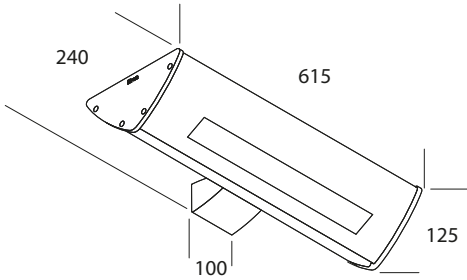

BIPLAN 60

IP65	TYPE	POWER	FLUX¹
	LED	69W	9390lm
	LED DM	69W	9390lm

	CODE	
	CCT 3000°K CRI>90	CCT 4000°K CRI>90
	L029 ☐.W	L029 ☐.N
	L029 ☐.WD	L029 ☐.ND

Brightest LED versions on request

Other version on request

¹Nominal luminous flux
LED DM: dimmable DALI - PUSH