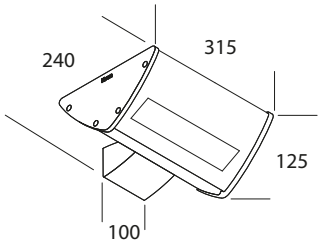

SETTLEMENT CODE

Complete the code by entering the number corresponding to the desired color in the space provided ☐

STANDARD COLORS

	RAL 9016 - Embossed white: 1
	RAL 9007 - Embossed grey: 6
	RAL 9005 - Embossed black: 7
	Rust: 8

other colors on request

BIPLAN 30

IP65	TYPE	POWER	FLUX¹
	LED	35W	4680lm
	LED DM	35W	4680lm

	CODE	
	CCT 3000°K CRI>90	CCT 4000°K CRI>90
	L028 ☐.W	L028 ☐.N
	L028 ☐.WD	L028 ☐.ND