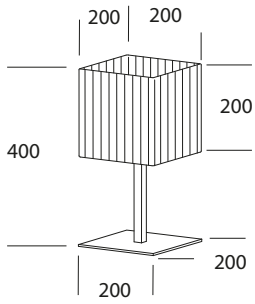

DADO

by 6366 DownTown

USE

FEATURES

DESCRIPTION

Table lamps for diffused lighting. Square metal structure with protected support base. Galvanic chrome finish. Lampshade in ivory-colored flame-retardant, self-extinguishing pongé fabric. Equipped with cable switch and 2-pin 10A plug.

SETTLEMENT CODE

Complete the code by entering the number corresponding to the desired color in the space provided

STANDARD SHADES

 Ivory plissé: **1**

other colors on request

DADO-G PLISSÉ

IP20	TYPE	POWER	FLUX ¹
	E27	1x12W*	1x1320lm*

DESCRIPTION

Wall lamps for diffused light. Metal structure, composed of complex bent elements, which reduce the protrusion of the lampshade. Galvanic chrome finish. Lampshade in ivory-colored flame-retardant, self-extinguishing banded pongé fabric.