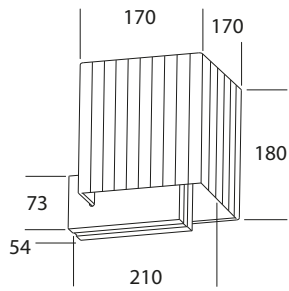

SETTLEMENT CODE

Complete the code by entering the number corresponding to the desired color in the space provided

STANDARD SHADES

 Ivory plissé: **1**

other colors on request

DADO-AP PLISSÈ

IP20	TYPE	POWER	FLUX ¹
	E27	1x10W*	1x1100lm*