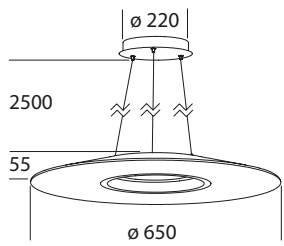

GIRAVOLTA

by Arianna e Bruno Teardo

USE

LED

FEATURES

DESCRIPTION

Suspension lamp, can be installed with direct or indirect light emission, with a simple turning during assembly. The direct light solution is ideal for illuminating a confined space with a high light output, while the indirect one is suitable for large spaces where diffuse and relaxing light is required. Molded metal diffuser with laser-cut details. All versions have the inside of the diffuser painted white to improve light reflection. Painted metal top cover to match the color of the structure. Steel support ropes and transparent PVC coated power cord. Screen made of opal polycarbonate, specifically for Led, which combines maximum brightness with the ability to avoid the spot effect of Led. Equipped with Led strips with high color rendering index (CRI90) and high-energy efficiency. Built-in electronic ballast. DM version equipped with dimmable power supply with DALI/PUSH interface. All electronic ballasts are equipped with thermal and short-circuit protection against overvoltage and overloading.

other colors on request

GIRAVOLTA 650

IP20	TYPE	POWER	FLUX ¹
	LED	22W	3060lm
INDIRECT LIGHT	LED DM	22W	3060lm
			
DIRECT LIGHT			

	CODE	
	CCT 3000°K CRI>90	CCT 4000°K CRI>90
	L064 <input type="checkbox"/> .W	L064 <input type="checkbox"/> .N
	L064 <input type="checkbox"/> .WD	L064 <input type="checkbox"/> .ND

GIRAVOLTA 650S

IP20	TYPE	POWER	FLUX ¹
	LED	43W	6120lm
INDIRECT LIGHT	LED DM	43W	6120lm
			
DIRECT LIGHT			

	CODE	
	CCT 3000°K CRI>90	CCT 4000°K CRI>90
	L065 <input type="checkbox"/> .W	L065 <input type="checkbox"/> .N
	L065 <input type="checkbox"/> .WD	L065 <input type="checkbox"/> .ND