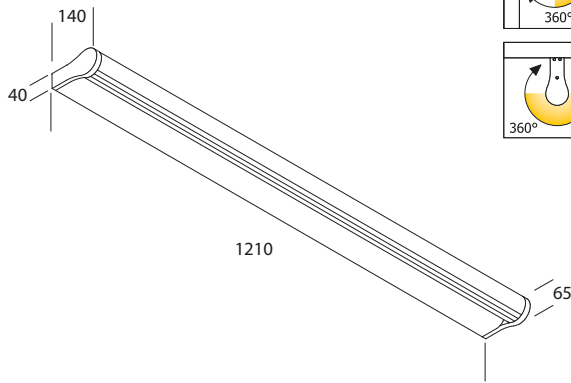

STANDARD COLORS

Anodized aluminium: **6**

Polished aluminium (chrome effect): **0**

other colors on request

SPLIT 120 - SPLIT 120S

IP44	TYPE	POWER	FLUX ¹
	SPLIT 120		
	LED	24W	3620lm
	LED DM	24W	3620lm
	LED EM	24W	3620lm
	SPLIT 120S		
	LED	48W	6400lm
	LED DM	48W	6400lm
	LED EM	48W	6400lm