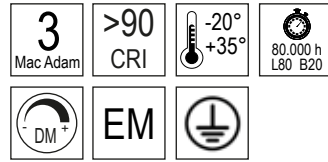

SPLIT

by Samuele Necchi

USE

LED

FEATURES

DESCRIPTION

Wall and ceiling lamp for diffuse and directional lighting. The diffuser turns 360° allowing the light beam to be directed. Structure in extruded aluminium alloy 6060/T6. Anodized aluminium or polished aluminium finish (chrome effect). Diffuser made of aniseed-colored polycarbonate, specific for Led, which combines maximum brightness with the ability to avoid Led effect. Transparent polycarbonate side caps with chrome-plated PVC inserts. Semi-transparent rubber gaskets. Equipped with SMD Led circuit with high color rendering index (CRI90) and high-energy efficiency. Laser-cut metal dissipating plate. Built-in electronic ballast. DM version equipped with dimmable power supply with DALI/PUSH interface. All the electronic ballasts are equipped with thermal and short-circuit protection, against overvoltage and overload. EM version, in always-on mode, is equipped with an environmentally friendly NiMH (nickel-metal hydride) battery, thanks to the absence of cadmium. The EM version is equipped with a battery status Led.

SETTLEMENT CODE

Complete the code by entering the number corresponding to the desired color in the space provided

STANDARD COLORS

Anodized aluminium: **6**

Polished aluminium (chrome effect): **0**

other colors on request