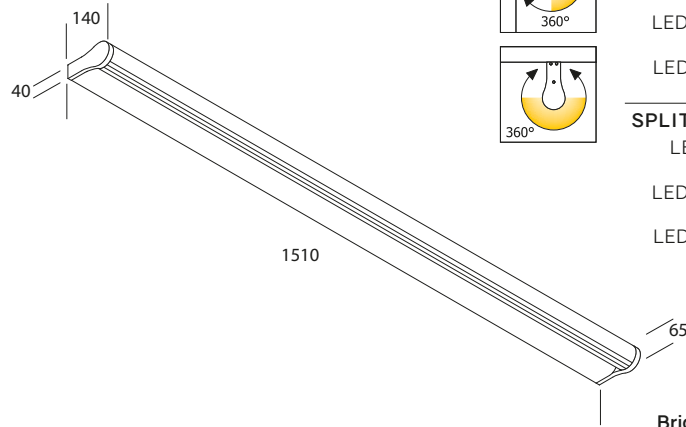

SPLIT 150 - SPLIT 150S

IP44	TYPE	POWER	FLUX¹
	SPLIT 150		
	LED	29W	4500lm
	LED DM	29W	4500lm
	LED EM	29W	4500lm
	SPLIT 150S		
	LED	59W	8100lm
	LED DM	59W	8100lm
	LED EM	59W	8100lm

	CODE	
	CCT 3000°K CRI>90	CCT 4000°K CRI>90
	L133 ☐.W	L133 ☐.N
	L133 ☐.WD	L133 ☐.ND
	L133 ☐.WE1	L133 ☐.NE1
	L134 ☐.W	L134 ☐.N
	L134 ☐.WD	L134 ☐.ND
	L134 ☐.WE1	L134 ☐.NE1

Brightest LED versions on request

Other version on request

LED EM: emergency 1h standard - 3h on request

¹Nominal luminous flux
LED DM: dimmable DALI - PUSH