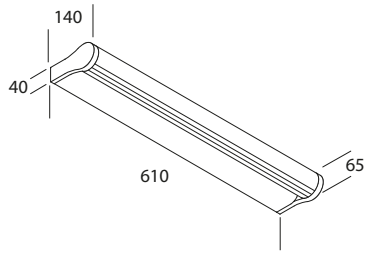

SETTLEMENT CODE

Complete the code by entering the number corresponding to the desired color in the space provided ☐

STANDARD COLORS

Anodized aluminium: **6**

Polished aluminium (chrome effect): **0**

other colors on request

SPLIT 60 - SPLIT 60S

IP44

TYPE

POWER

FLUX¹

SPLIT 60

LED

12W

1810lm

LED EM

12W

1810lm

SPLIT 60S

LED

24W

3200lm

LED DM

24W

3200lm

LED EM

24W

3200lm

CODE

**CCT 3000°K
CRI>90**

**CCT 4000°K
CRI>90**

L127 ☐.W

L127 ☐.N

L127 ☐.WE1

L127 ☐.NE1

L128 ☐.W

L128 ☐.N

L128 ☐.WD

L128 ☐.ND

L128 ☐.WE1

L128 ☐.NE1