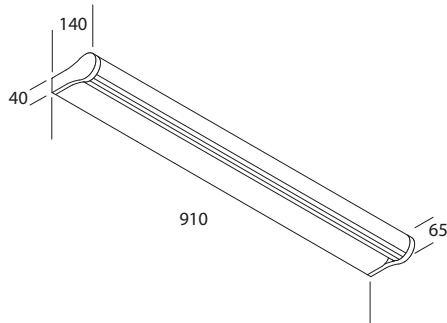

SPLIT 90 - SPLIT 90S

IP44

TYPE

POWER

FLUX¹

SPLIT 90

LED

17W

2700lm

LED DM

17W

2700lm

LED EM

17W

2700lm

SPLIT 90S

LED

35W

4900lm

LED DM

35W

4900lm

LED EM

35W

4900lm

**CCT 3000°K
CRI>90**

**CCT 4000°K
CRI>90**

L129 ☐.W

L129 ☐.N

L129 ☐.WD

L129 ☐.ND

L129 ☐.WE1

L129 ☐.NE1

L130 ☐.W

L130 ☐.N

L130 ☐.WD

L130 ☐.ND

L130 ☐.WE1

L130 ☐.NE1

Brightest LED versions on request

Other version on request

LED EM: emergency 1h standard - 3h on request

¹Nominal luminous flux
LED DM: dimmable DALI - PUSH