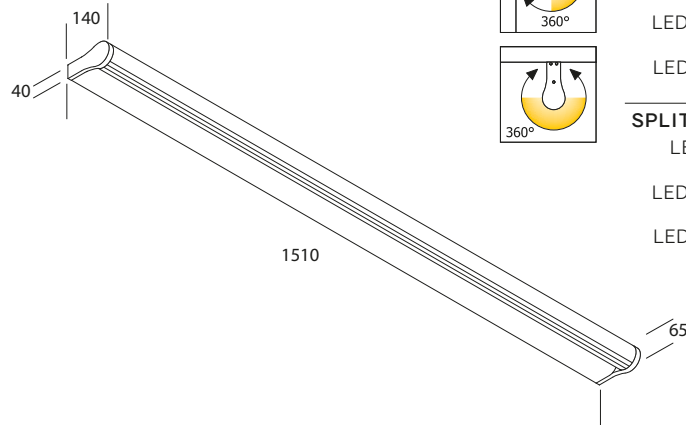

SPLIT 150 - SPLIT 150S

IP44	VERSION	PUISSANCE	FLUX¹
	SPLIT 150		
	LED	29W	4500lm
	LED DM	29W	4500lm
	LED EM	29W	4500lm
	SPLIT 150S		
	LED	59W	8100lm
	LED DM	59W	8100lm
	LED EM	59W	8100lm

	CODE	
	CCT 3000°K CRI > 90	CCT 4000°K CRI > 90
	L133 ☐.W	L133 ☐.N
	L133 ☐.WD	L133 ☐.ND
	L133 ☐.WE1	L133 ☐.NE1
	L134 ☐.W	L134 ☐.N
	L134 ☐.WD	L134 ☐.ND
	L134 ☐.WE1	L134 ☐.NE1

Sur demande versions LED plus puissantes.

Autres versions sur demande

LED EM: urgence 1h standard - 3h sur demande

¹Flux lumineux nominale
LED DM: dimmable DALI - PUSH